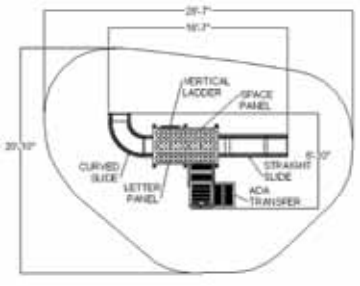

"I didn't want to leave the playground. It was so much fun!"

-Ben