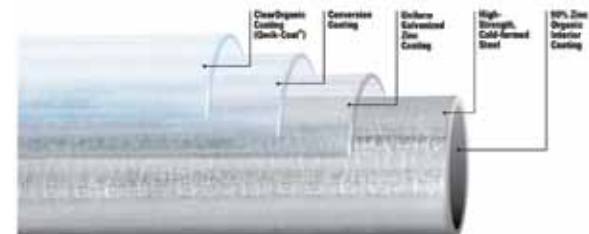

TUBES & COATING