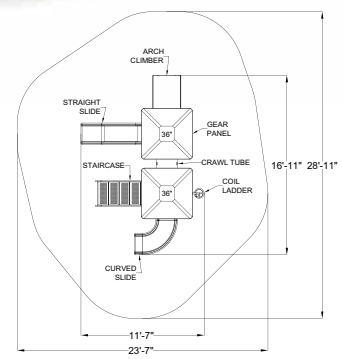

- 3.5" OD POSTS
- 36" SQUARE DECKS
- 24" - 72" SLIDE HEIGHTS
- MODULAR IN DESIGN
- AVAILABLE IN BLUE OR GREEN

freight SHIPPING

FUNPLAY™ STRUCTURES

3.5" Modular Play Structures

STR-35298-B (Blue Posts)
STR-35298-G (Green Posts)
 Approx. Sq Ft. 517.09
 Actual Size 11'-7" x 16'-11"
 Use Zone 23'-7" x 28'-11"