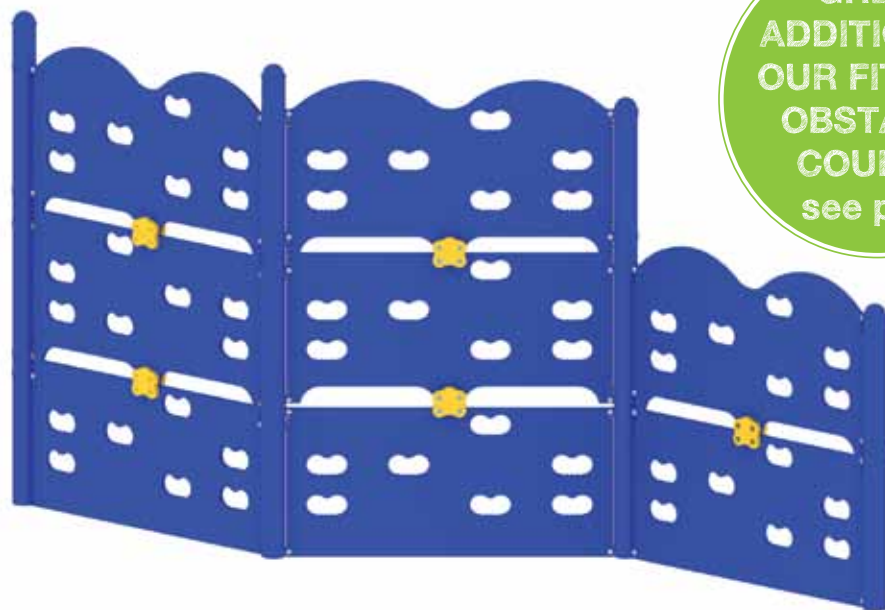

FREESTANDING PANEL CLIMBERS

Children Love to climb and challenge themselves. Childforms® Climbing panels encourage this in all ages. Available in 5' and 7.5' heights; it is easy to buy one for each age group or interlock a number of panels for a variety of configurations.

3 Panel 7.5' Climbing Wall
CLM-00001
Actual Size 55" x 3.5"
Weight 130 lbs.

3 Panel 7.5' Add-a-Wall
CLM-00003
Actual Size 51.5" x 3.5"
Weight 130 lbs.

2 Panel 5.5' Climbing Wall
CLM-00002
Actual Size 55" x 3.5"
Weight 141 lbs.

2 Panel 5.5' Add-a-Wall
CLM-00004
Actual Size 51.5" x 3.5"
Weight 113 lbs.

GREAT ADDITION TO OUR FITNESS OBSTACLE COURSE!
see p. 18

FREE STANDING PLAY

FUNPLAY™ GROUND PLAY

Why should you have to sacrifice play value when you are on a budget? Childforms® offers small spaces a solution for play. Our Ground Play line utilizes our Play Panels and FunTubes™. This is yet another option for smaller spaces and budgets, and many do not require surfacing!