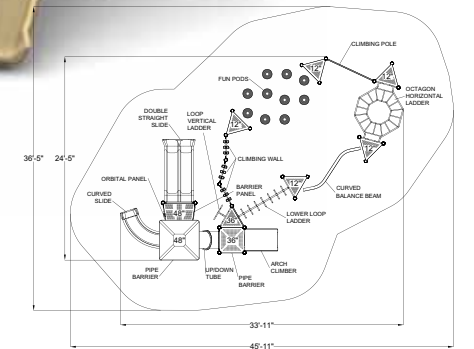

FUNPLAY™ STRUCTURES

Play System Components Overview

FunPlay™ structures utilize a two piece clamp system that provides flexibility in installation. Installation is made simple with the recessed hex that holds the nut in place; a feature that allows the installer to only use a T-40 driver for quicker installation of the clamp. Our clamps have also been designed to prevent movement once installed on the upright post.

Our decks are formed and welded from durable, high strength, 11ga. (.12") steel. Then coated by immersion to ensure 100% coverage, with .08"-.10" thick slip proof, plastisol coating which meets standards of CPSI act of 2008, having less than .1% of critical phthalates.

100% Polyethylene plastic sheets, 3/4" thick, are used for their excellent strength and durability, resistance to delaminating, low moisture absorption, corrosion resistance, and UV stability.

HARDWARE

Stainless steel hardware is used for all components. The bolts have a torx low profile pan head with a nylon patch on the threads eliminating the need for a thread locking fluid. We also incorporate nylon insert lock nuts to prevent bolts from loosening after installation.

POWDER COATING

Powder coating is applied electrostatically and cured in a temperature controlled oven. A two layer process is used to ensure the highest level of corrosion resistance and bonding. The first layer is a zinc primer applied to 2-3 mils (.002"). The color powder is then applied at 3-5 mils (.003"). UV stabilizers are added for enhanced fade protection.

DESIGN

Our design engineers are CPSI certified and our products are designed around ASTM and CPSC standards. All products are rigorously tested to insure their compliance to the CPSC and ASTM F1487 standards.

TUBES & COATING