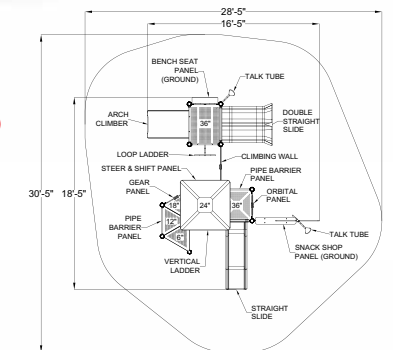

FUNPLAY™ STRUCTURES

3.5" Modular Play Structures

*Talk Tubes can be added to any structure. See p. 26

STR-35617-B (Blue Posts)
STR-35617-G (Green Posts)
 Approx. Sq Ft. 668.43
 Actual Size 16'-5" x 18'-5"
 Use Zone 28'-5" x 30'-5"