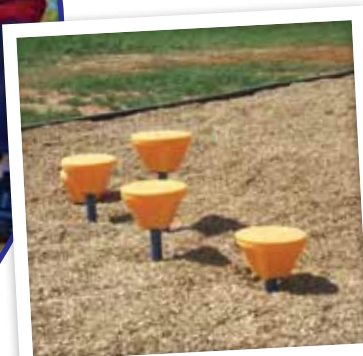

5 pc. FunPods™