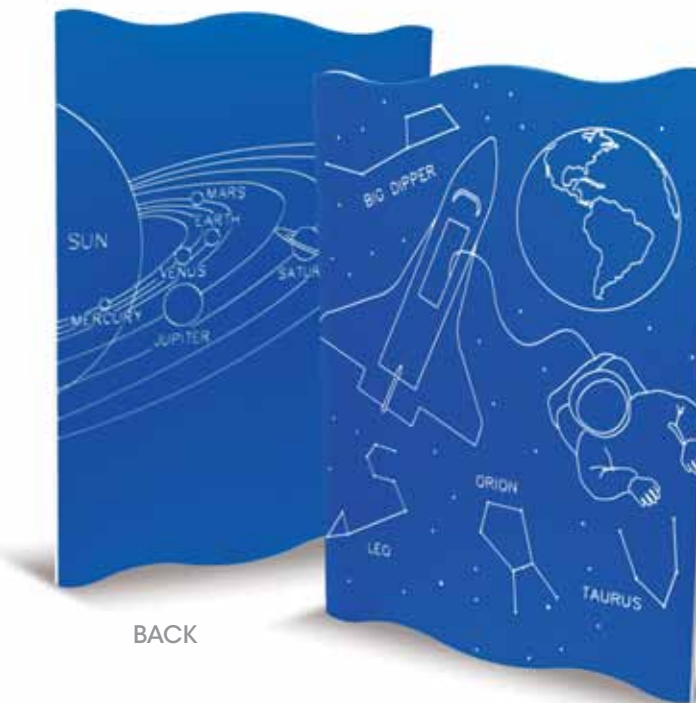

BACK

180-09000-B/G
Space Panel Assembly