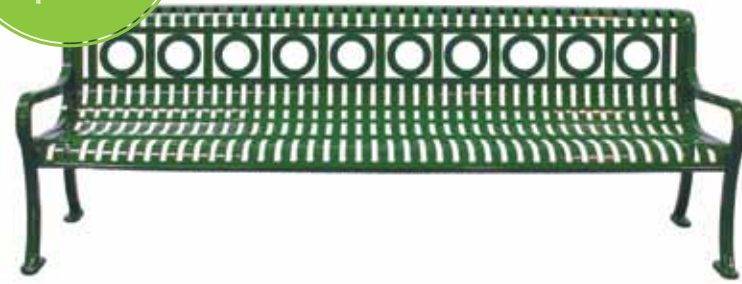

SITE AMENITIES

Benches & Trash Receptacles

see our
WEBSITE
for more
options

SAM-BWB09
6' Ring Bench with Back