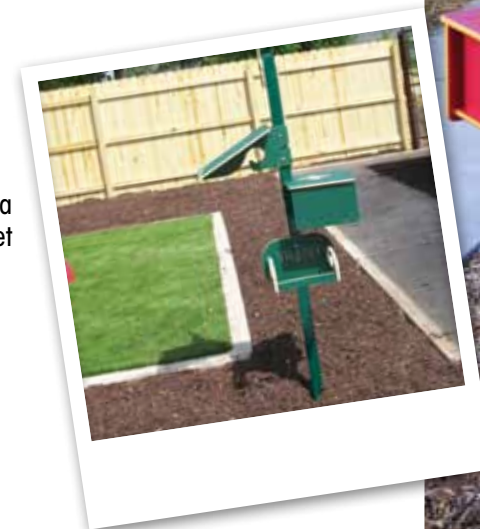

The Playground Caddie is easy to assemble and has a direct bury footer. All accessories and hardware meet National Playground specifications.

SAM-01001-B (Blue)
SAM-01001-G (Green)
5' H Weight 45 lbs.

"CUSTOM" PLAYGROUND RULES SIGN

Playground Rules sign. Your information along the top. Rules available for ages 2-5, 5-12 or 2-12.

SGN-00023

SITE AMENITIES

Shade Structures

Sun protection is an important safety concern on the playground. Our shade material deflects more than 90% of harmful UV rays and has been recognized by the Cancer Association of America. Our shade cloth allows heat to escape while blocking out UV rays, creating a cooler more comfortable shaded environment than solid-sheet roofing material and at half the cost! Our shades are also designed for hassle-free removal of fabric top with the EZ-Glide elbows.