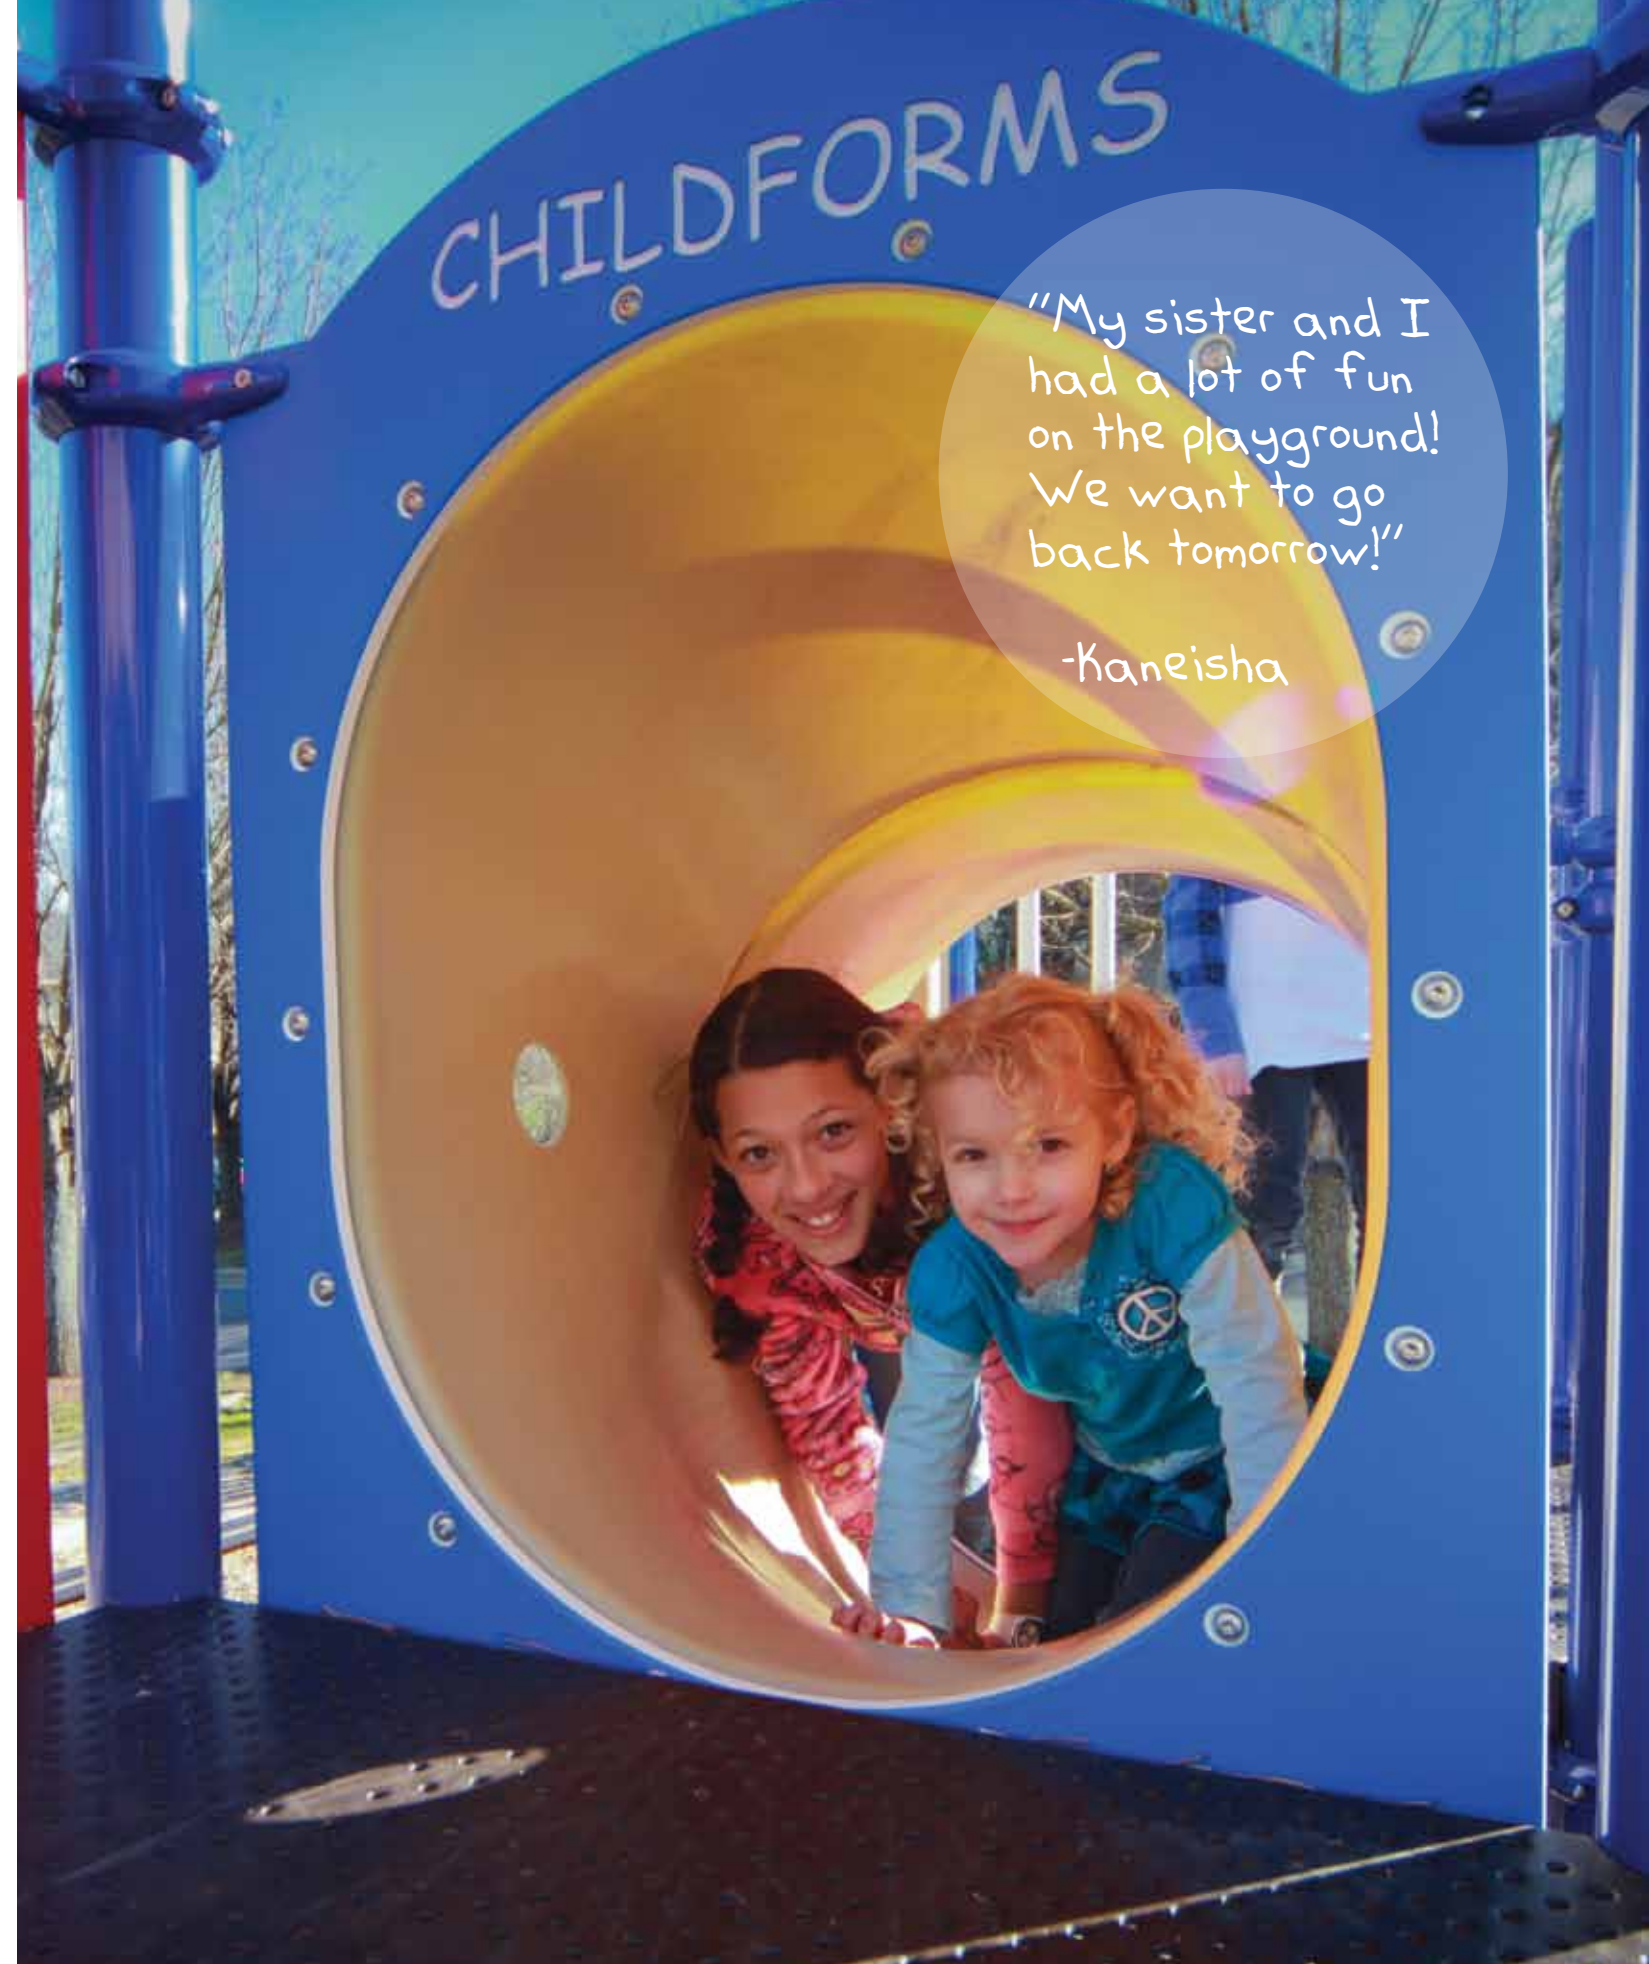

"My sister and I
had a lot of fun
on the playground!
We want to go
back tomorrow!"

-Kaneisha