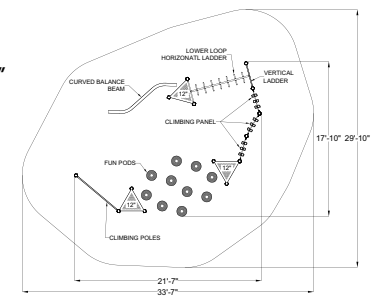

STR-35371-B/G
Approx. Sq Ft. 729.31
Actual Size 21'-7" x 17'-10"
Use Zone 33'-7" x 29'-10"

STR-35349-B/G
Approx. Sq Ft. 719.79
Actual Size 8'-4" x 30'-6"
Use Zone 20'-4" x 42'-6"