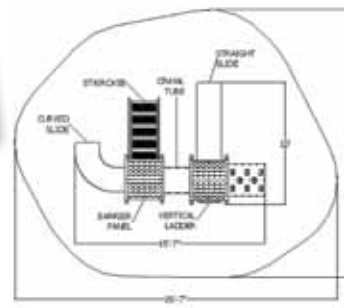

Childshapers™

Childforms® ChildShapers™ play structures are designed specifically with the 2-5 year olds in mind! These early childhood play structures are perfect for tot lots, day cares, churches and Head Start programs. They feature 36" deck heights, straight or curved slides, and multiple interactive, educational play panels. Additionally, these units are typically **IN STOCK** and available for our **QUICK SHIP** program.

DESIGNED FOR 2-5 YEAR OLDS

36" DECK HEIGHTS

2 1/4" UPRIGHTS

QuickShip freight SHIPPING

STR-CSC04 (Pictured Above)
STR-CSC04-TM
Actual Size 15'-7" x 10'-0"
Approx. Sq. Ft. 451.9
Use Zone 26'-7" x 22'-0"
Weight 975 lbs.

see our **WEBSITE** for more options