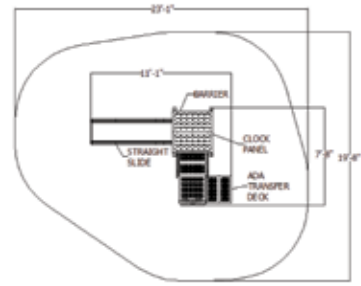

STR-CSB00
STR-CSB00-TM (Pictured)
Actual Size 8'-10" x 16'-7"
Approx. Sq. Ft. 456.28
Use Zone 20'-10" x 28' 7"
Weight 845 lbs.