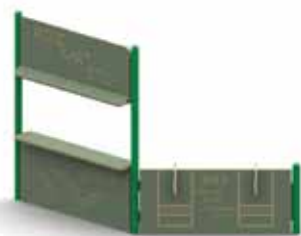

Convenience Store
TRK-00003-B/G
Actual Size 7' 5" x 3' 5"