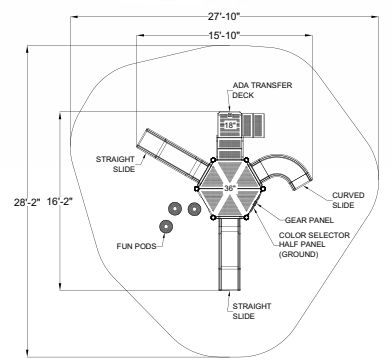

STR-35221-B (Blue Posts)
STR-35221-G (Green Posts)
Approx. Sq Ft. 575.95
Actual Size 15'-10" x 16'-2"
Use Zone 27'-10" x 28'-2"