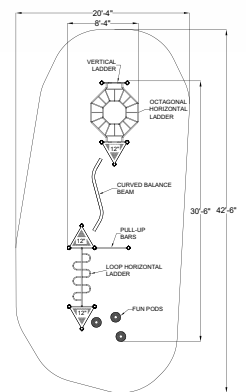

structure can be designed as an **OBSTACLE COURSE**

STR-35371-B/G
Approx. Sq Ft. 729.31
Actual Size 21'-7" x 17'-10"
Use Zone 33'-7" x 29'-10"

STR-35349-B/G
Approx. Sq Ft. 719.79
Actual Size 8'-4" x 30'-6"
Use Zone 20'-4" x 42'-6"