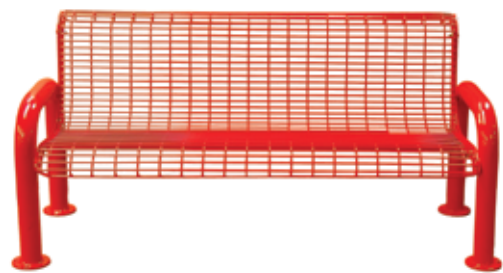

see our
WEBSITE
for more
options

SAM-BWB09
6' Ring Bench with Back

SAM-BNB06
6' Recycled Plastic Bench without Back

SAM-BWB07
6' Recycled Plastic Bench with Back

SAM-BWB06
6' Wire Bench with Back

SAM-TRS04
32 Gallon Wire Receptacle