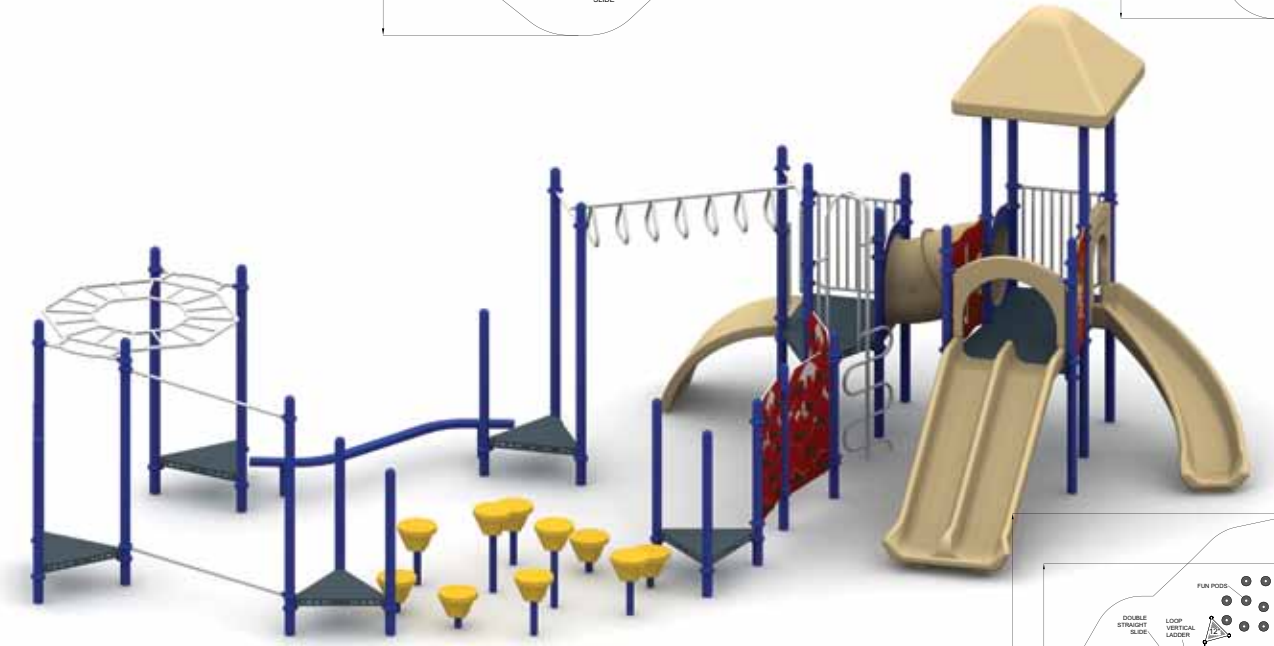

STR-35471-B (Blue Posts)
STR-35471-G (Green Posts)
Approx. Sq Ft. 745.02
Actual Size 18'-11" x 23'-5"
Use Zone 30'-11" x 35'-5"

STR-35904-B (Blue Posts)
STR-35904-G (Green Posts)
Approx. Sq Ft. 1147.90
Actual Size 33'-11" x 24'-5"
Use Zone 45'-11" x 36'-5"