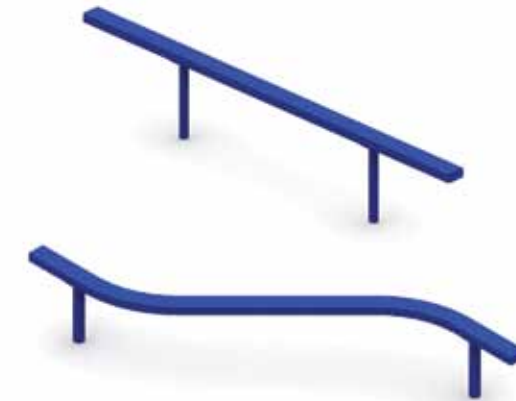

PAN-00001

Actual Size 39.5" L x 36" W x 78" H
Use Zone N/A
Weight 220 lbs.

Picnic Time!

FUNTABLE™

This round, multi-purpose table encourages social interaction among children. Constructed of polyethylene, this table provides easy cleanup and years of use. Round edges and recessed hardware provide a smooth, comfortable surface. Recommended Ages 2-6

TBL-00001

Actual Size
48" diameter x 24.25" H
30" Table Top
Weight 77 lbs.

FREE STANDING PLAY

BALANCE BEAMS

Childforms® Balance Beams help in the development of balance and coordination. Recommended Ages 2-12

Curved Balance Beam

Straight Balance Beam
BAL-00001-B/G
Actual Size 8' x 4"
Use Zone 20' x 12' 4"
Weight 50 lbs.

Curved Balance Beam
BAL-00002-B/G
Actual Size 8' 5" x 2' 3"
Use Zone 20' 5" x 14' 3"
Weight 60 lbs.