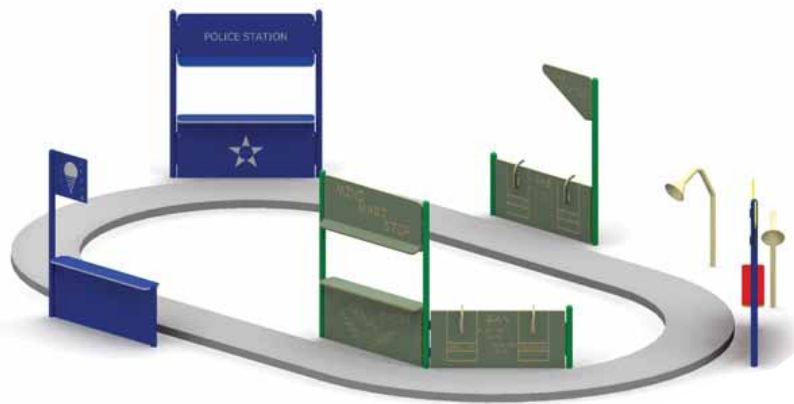

FREE STANDING PLAY

TRIKETOWN™

Welcome to the smallest town around, Childforms® Trike Town™. This miniature city builds character, social skills, and promotes both pretend and interactive play. Children can ride around town shopping at our Mini Mart, filling up at our Gas Station, dining at Dino's Diner, and stopping in for a sundae at the famous, Trike Town Ice Cream Parlor! With so much to do, this town is sure to keep those little ones busy! If your site conditions do not accommodate trike town, check out our Roundwego™ on pg 27.

freight SHIPPING QuickShip

FREE STANDING PLAY

ROUNDWEGO™

Childforms® RoundWeGo™ is the perfect playground addition for any Early Childhood playground. Five seats allow for multiple play and social interaction while pedaling increases leg strength and builds balance for young walkers. These play structures can be used indoors or out; perfect for day cares, churches and Head Start programs. Recommended Ages 2-5

CYL-00001
Actual Size 6' 2" x 6' 2"
Use Zone: 18' 2" x 18' 2"
Weight 208 lbs.

freight SHIPPING