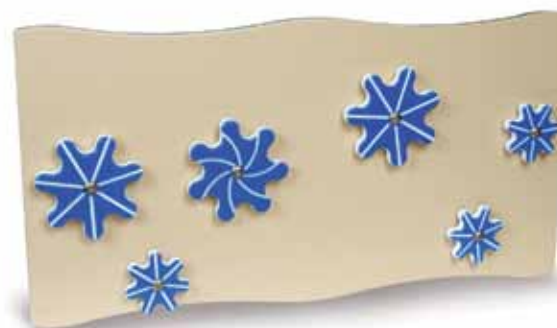

181-04000-B/G
Half Gear Spinner Panel Assembly