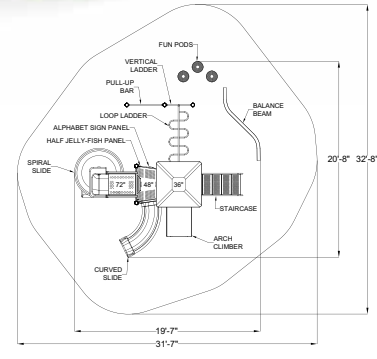

FUNPLAY™ STRUCTURES

Childforms® FunPlay™ series represents the best value for your park or playground needs. All FunPlay™ modular play structures feature 13 gauge, galvanized uprights with a zinc primer followed by an electrostatically applied, oven cured powder coating. Plastisol coating is .08" - .10" thick and meets all requirements of the CPSIA for lead content. Deck heights range from 12" to 72" and our roto-molded polyethylene slides are offered at either 2' 3' 4' or 6' deck heights (6' spiral slide only).

Childforms® FunPlay™ modular structures feature high pressure cast aluminum clamps with time saving innovations for installers. Childforms® FunPlay™ modular structures also offer unique components and interactive play panels to create the playground of your dreams.

- 3.5" OD POSTS
- 36" SQUARE DECKS
- 24" - 72" SLIDE HEIGHTS
- MODULAR IN DESIGN
- AVAILABLE IN BLUE OR GREEN

freight SHIPPING

FUNPLAY™ STRUCTURES

3.5" Modular Play Structures