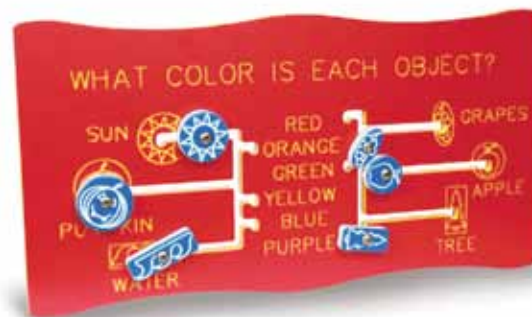

All Panels are available in a choice of Green (Green/Tan/Green or Tan/Green/Tan), or Blue (Blue/White/Blue, or Red/Yellow/Red) plastic.

935-280-0011-B/G
Mountain Climber
(Pictured Above)

181-10000-B/G
Half Jelly-Fish Panel Assembly