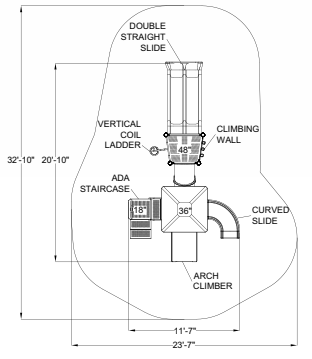

STR-35207-B (Blue Posts)
STR-35207-G (Green Posts)
Approx. Sq Ft. 578.24
Actual Size 11'-7" x 20'-10"
Use Zone 23'-7" x 32'-10"

STR-35221-B (Blue Posts)
STR-35221-G (Green Posts)
Approx. Sq Ft. 575.95
Actual Size 15'-10" x 16'-2"
Use Zone 27'-10" x 28'-2"