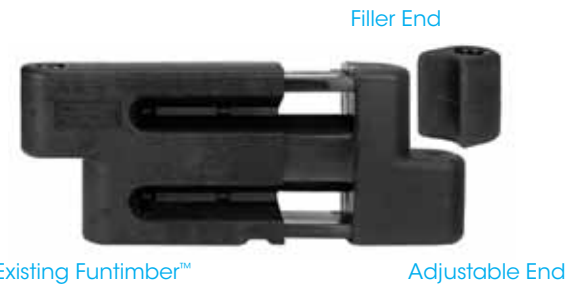

FTB-00001

Actual Size 4' 4" L x 12" H x 4" W
Weight 12 lbs.
40 per pallet

FUNTIMBERS™ Playground Borders

FUNTIMBERS™ ADJUSTABLE END KIT

US Patent 6,418,675,B1

Childforms® Adjustable End Kit contains (2) each Adjustable Ends and Filler Ends. By utilizing our Adjustable End Kit, you are able to modify our Funtimers™ to a length less than 4' as required. For instance, imagine one side of your playground was exactly 38' long. To utilize our Funtimers™; which are each 4' long, you would need (10) 4' Funtimers™ and (1) Adjustable End Kit. You would then cut the tenth Funtimber™ to your exact length needed, and insert the Adjustable End and finish with the filler end. You get a clean, finished appearance which can be installed flush against existing walls, fences, etc... Also, our 8" to 12" conversion kit allows you to use both 8" high and 12" high Funtimers™ on the same playground, effectively saving you time and money in surfacing and installation costs.