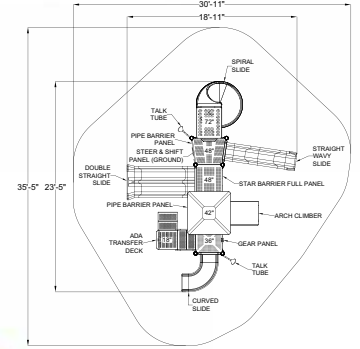

STR-35471-B (Blue Posts)
STR-35471-G (Green Posts)
Approx. Sq Ft. 745.02
Actual Size 18'-11" x 23'-5"
Use Zone 30'-11" x 35'-5"

STR-35904-B (Blue Posts)
STR-35904-G (Green Posts)
Approx. Sq Ft. 1147.90
Actual Size 33'-11" x 24'-5"
Use Zone 45'-11" x 36'-5"