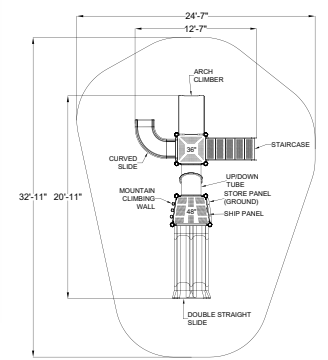

STR-35287-B (Blue Posts)
STR-35287-G (Green Posts)
Approx. Sq Ft. 614.94
Actual Size 12'-7" x 20'-11"
Use Zone 24'-7" x 32'-11"