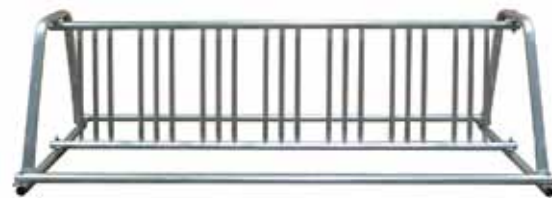

Fire Pit

SAM-SIE10

11" Drop Grate Fire Ring

SAM-SIE07

In-Ground Grill

SAM-SIE05

60" A-Frame Bike Rack

SAM-SIE01-IG/SM