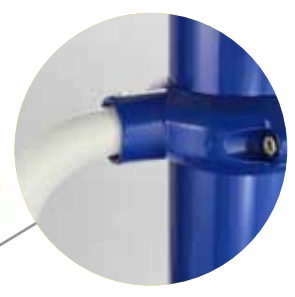

Play System Components Overview

FunPlay™ structures utilize a two piece clamp system that provides flexibility in installation. Installation is made simple with the recessed hex that holds the nut in place; a feature that allows the installer to only use a T-40 driver for quicker installation of the clamp. Our clamps have also been designed to prevent movement once installed on the upright post.