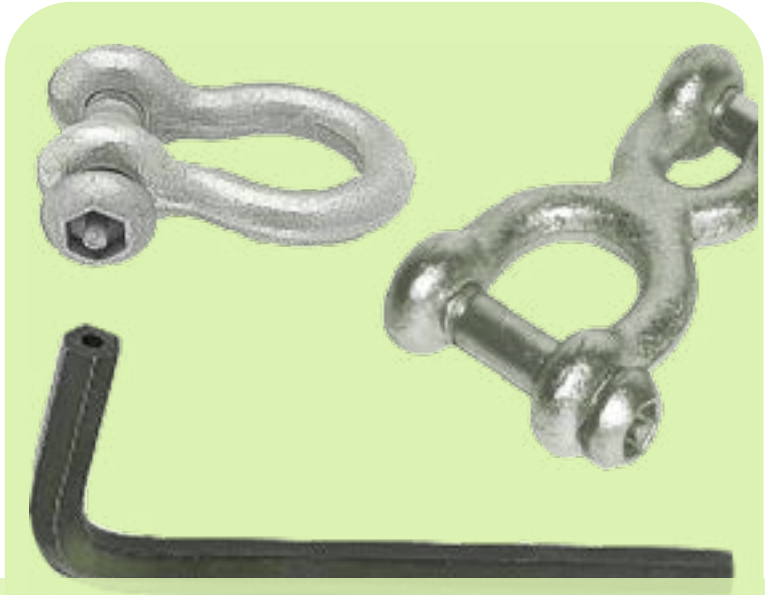

Hardware

29..... Chain and various hardware
 30..... Swing hangers, swivels and other hardware

S-hook Tool A-04— Powder-coated finish. One hand grip.

Soft Grip Chain—Pinch-free comfort. Zinc-plated 4/0 chain; available in red, blue, yellow and green