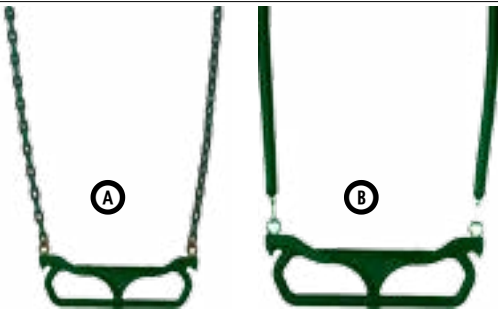

Combo Trapeze—Available in red, blue, yellow and green

A	A-22R	Chained	Combines A-21R and H-20 plastisol chain
B	A-23R	Soft Grip Chained	Combines A-21R and H-35 soft grip chain