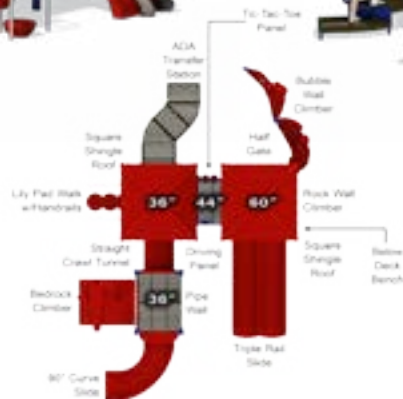

I

J

K

L

ITEM #	DIMENSIONS	USE ZONE	CAPACITY	AGES	FALL HEIGHT
I CW-0009	26' x 20'	38' x 32'	24	5-12	8'
J CW-0010	17' x 15'	29' x 27'	22	2-12	3'
K CW-0011	26' x 12'	38' x 24'	24	2-12	6'
L CW-0012	29' x 22'	41' x 34'	40	2-12	6'