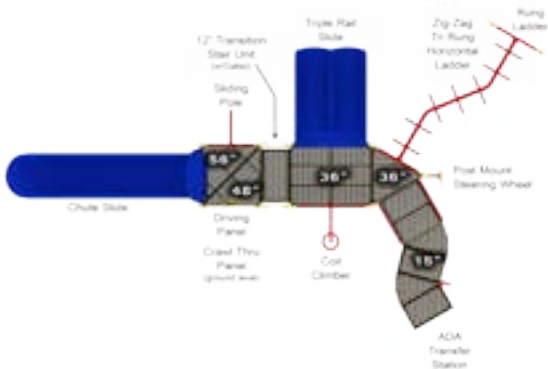

Structures

E

F

G

H

ITEM #	DIMENSIONS	USE ZONE	CAPACITY	AGES	FALL HEIGHT
E CW-0005	26' x 21'	38 x 33'	38	2-12	5'
F CW-0006	18' x 16'	30' x 28'	18	5-12	5'
G CW-0007	27' x 16'	39' x 28'	26	5-12	8'
H CW-0008	37' x 18'	49' x 30'	38	2-12	6'