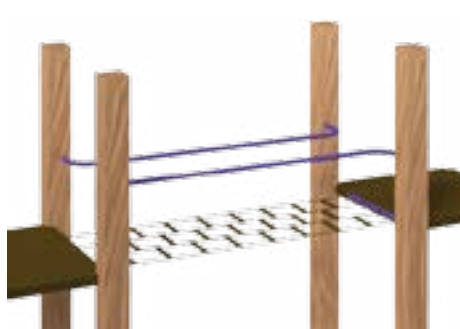

Angle Bracket 70004501XX—Set of four. Used to install a Pyramid Roof on a 48" outside-to-outside deck measurement. 3" x 3". powder-coated brackets

Pyramid 00180—Classic shingle roof. Roto-molded single wall construction. 54" x 54" x 25"

Hexagon 07699—One-piece roto-molded double wall construction. 94" flat-to-flat; 111" point-to-point; 44" tall

MADE IN

THE USA

Ribbed—60" x 60" x 26" roto-molded plastic

07599

Single Wall Roof

07652

Double Wall Roof

Bridges, Decks And Stairs

Challenge Bridge TCW06688—Polyethylene panel steps with textured finish for traction. Powder-coated steel frame. Use between decks of equal height—12" - 30". length 8'

Chain Bridge 70010004—Uni-welded chain with matte brown PVC finish. Steel rails with powder-coated finish. Use between decks of equal height—12" -30". length 8'

Lilly Pad Bridge TCW04677—Polyethylene panel pads with textured finish for traction. Powder-coated steel finish. Use between decks of equal or unequal height—12" - 48". Length 8'

Posts and decks not included for the above.