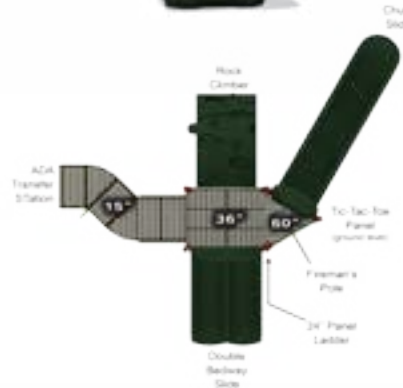

Structures

E

F

G

H

ITEM #	DIMENSIONS	USE ZONE	CAPACITY	AGES	FALL HEIGHT
E CW-0005	26' x 21'	38 x 33'	38	2-12	5'
F CW-0006	18' x 16'	30' x 28'	18	5-12	5'
G CW-0007	27' x 16'	39' x 28'	26	5-12	8'
H CW-0008	37' x 18'	49' x 30'	38	2-12	6'