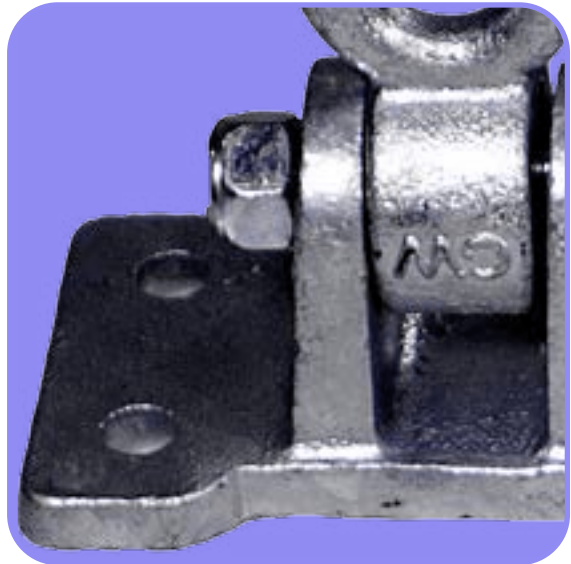

Hardware

89 ..... Chains and other hardware
90 ..... Swing hangers and more