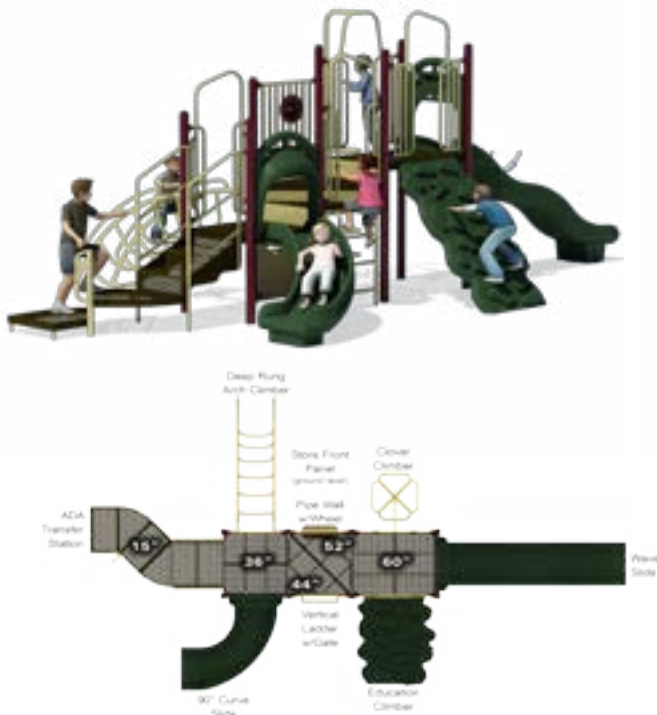

A

B

C

D

ITEM #	DIMENSIONS	USE ZONE	CAPACITY	AGES	FALL HEIGHT
A CW-0001	25' x 14'	37' x 26'	26	5-12	5'
B CW-0002	29' x 23'	41' X 35'	26	5-12	8'
C CW-0003	30' x 15'	42' x 26'	29	2-5	4'
D CW-0004	26' x 10'	38' x 22'	26	2-12	5'