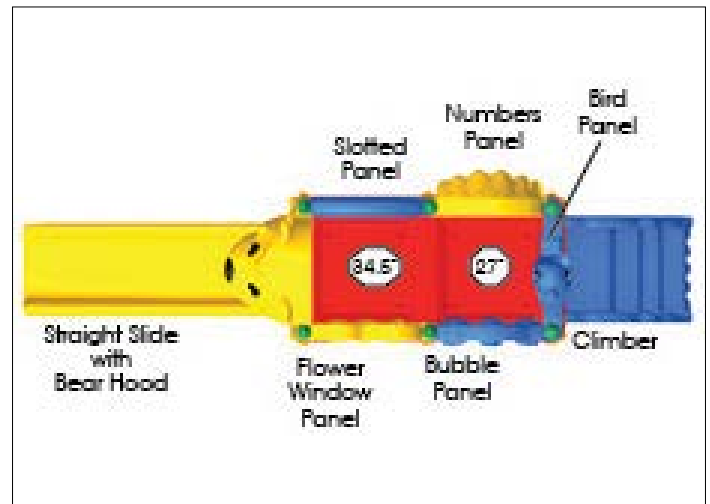

KidsCenter™ 2 K-02XX—Use zone: 23' x 16'. Child capacity: 8.