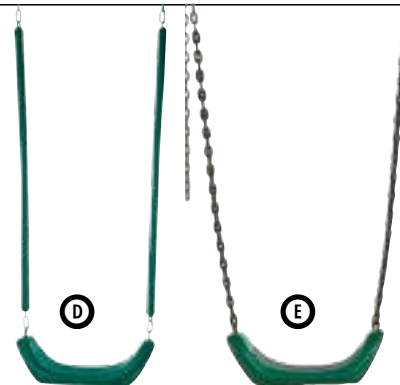

D S-0521R **Soft Grip Chained**

Combines S-05R and H-60 soft grip chain

E S-052R **Chained**

Combines S-05R and H-55 plastisol coated chain

See page 89 for all chain color options.