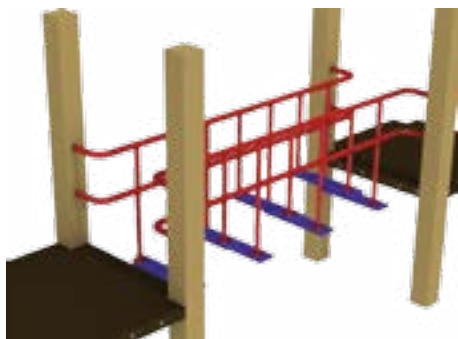

Challenge Bridge TCW06688—Polyethylene panel steps with textured finish for traction. Powder-coated steel frame. Use between decks of equal height—12" - 30". length 8'