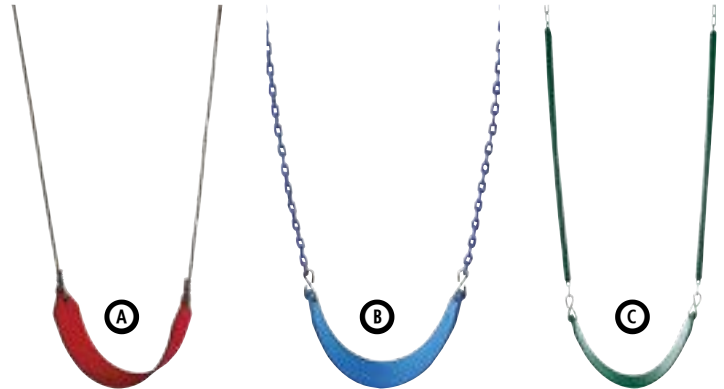

A S-31R **Roped**

Combines S-09R and ½" diameter polyester blend rope. Chained for easy adjustment

B S-35R **Chained**

Combines S-09R and H-55 plastisol coated chain

C S-36R **Soft Grip Chained**

Combines S-09R and H-60 soft grip chain