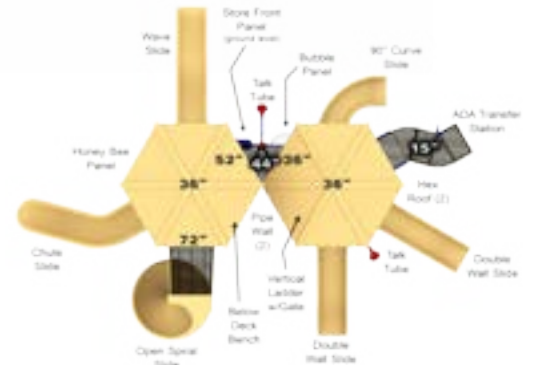

Structures

E

F

G

H

ITEM #	DIMENSIONS	USE ZONE	CAPACITY	AGES	FALL HEIGHT
E CW-0005	26' x 21'	38 x 33'	38	2-12	5'
F CW-0006	18' x 16'	30' x 28'	18	5-12	5'
G CW-0007	27' x 16'	39' x 28'	26	5-12	8'
H CW-0008	37' x 18'	49' x 30'	38	2-12	6'

I

J

K

L

ITEM #	DIMENSIONS	USE ZONE	CAPACITY	AGES	FALL HEIGHT
I CW-0009	26' x 20'	38' x 32'	24	5-12	8'
J CW-0010	17' x 15'	29' x 27'	22	2-12	3'
K CW-0011	26' x 12'	38' x 24'	24	2-12	6'
L CW-0012	29' x 22'	41' x 34'	40	2-12	6'

Structures

(M)

(N)

(O)

(P)

ITEM #	DIMENSIONS	USE ZONE	CAPACITY	AGES	FALL HEIGHT
M CW-0013	23' x 21'	35' x 33'	38	2-5	4'
N CW-0014	37' x 22'	49' x 34'	30	5-12	8'
O CW-0015	22' x 13'	34' x 25'	20	2-12	5'
P CW-0016	16' x 19'	28' x 31'	22	5-12	8'