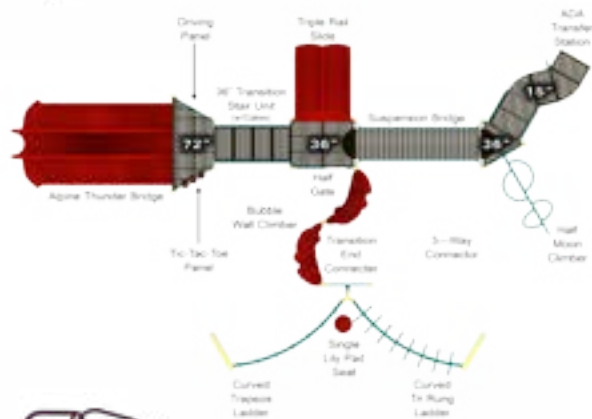

Structures

(M)

(N)

(O)

(P)

ITEM #	DIMENSIONS	USE ZONE	CAPACITY	AGES	FALL HEIGHT
M CW-0013	23' x 21'	35' x 33'	38	2-5	4'
N CW-0014	37' x 22'	49' x 34'	30	5-12	8'
O CW-0015	22' x 13'	34' x 25'	20	2-12	5'
P CW-0016	16' x 19'	28' x 31'	22	5-12	8'