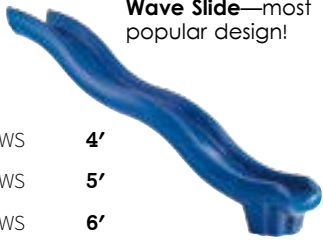

Wave Slide—most popular design!

- 07200 4DWWS 4'
- 07651 5DWWS 5'
- 07420 6DWWS 6'

Note: 6' wave slide's 72" deck requires a mid slide support: part 30108511XX