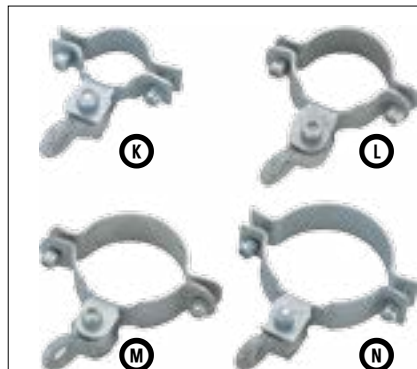

- C SH-09 **2 3/8" Top Bar**
- D SH-10 **3 1/2" Top Bar**
- E SH-23 **2 3/8" Top Bar with Clevis**
- F SH-24 **3 1/2" Top Bar with Clevis**

Replacement Rubber Boot RB-01—Replace worn or cracked boots on existing swivels to keep them in good working condition. Fits SH-01, SH-50, SH-51, SH-52 and SH-29 tire swivels

Ductile Iron Swing Hanger—Galvanized ductile iron swing hanger with steel pivot and bronze brushing

- G SH-05 **Ductile Iron Swing Hanger**
- H SH-04 **Ductile Iron Swing Hanger**

Replacement Pendulums—Include bronze bushings and fit both stamped steel and ductile iron hangers

- I RP-01 **Replacement Pendulum**
- J RP-02 **Clevis Pendulum**

Heavy Duty Tire Swivel SH-29—Features rubber boot over universal joint, grease fitting for easy maintenance and three point mounting system to help reduce pinches and tangles. Available only in brown