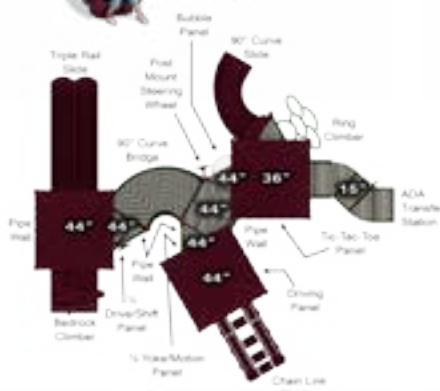

Structures

(M)