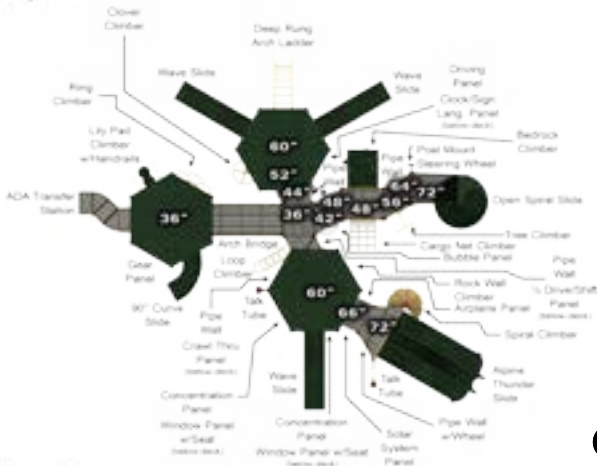

Structures

U

V

W

X

ITEM #	DIMENSIONS	USE ZONE	CAPACITY	AGES	FALL HEIGHT
U CW-0021	40' x 35'	52' x 47'	82	2-12	6'
V CW-0022	14' x 20'	26' x 32'	22	5-12	4'
W 48688-0x		42' x 41'			
X 48689-0x		42' x 41'			

Independent Events