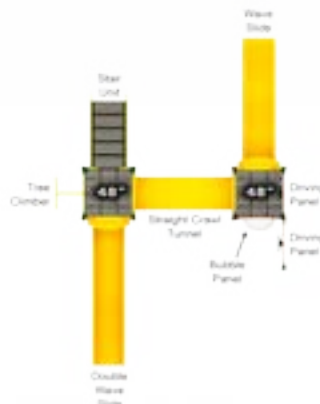

Structures

U

V

W

X

ITEM #	DIMENSIONS	USE ZONE	CAPACITY	AGES	FALL HEIGHT
U CW-0021	40' x 35'	52' x 47'	82	2-12	6'
V CW-0022	14' x 20'	26' x 32'	22	5-12	4'
W 48688-0x		42' x 41'			
X 48689-0x		42' x 41'