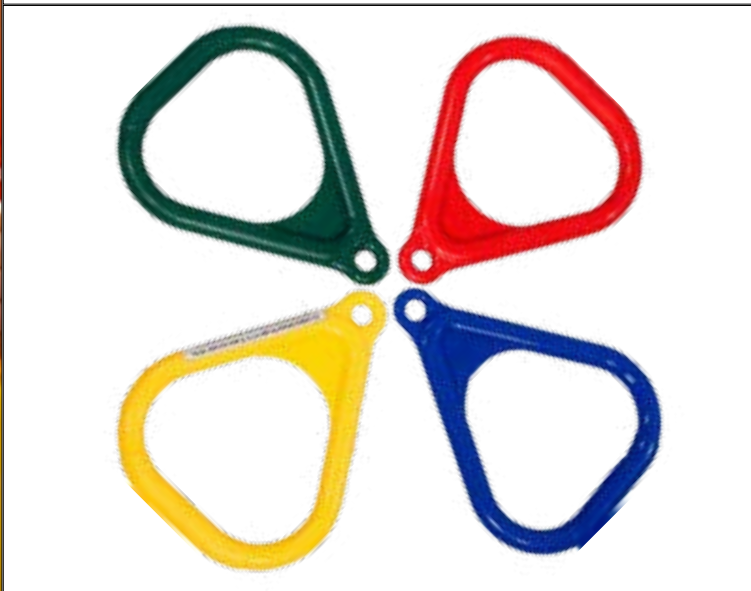

Great for:

- * Water parks
- * Pool decks
- * Playgrounds
- * Bleachers
- * Dugouts
- * Concessions
- * Lounge areas
- * Picnic areas

We have you covered with our versatile line of shades. Call your dealer now to find out what type of shade best fits your specific needs. Our square and rectangular shades are efficient and economical. They also come in a wide range of sizes. We also offer umbrellas and sails. Our shades are suited to any sort of outdoor activity or playground. Our structural umbrellas are engineered to withstand short gusts of wind up to 75 mph when opened and 93 mph when retracted. They have removable handles with stop to raise and lower the canopy. Our cantilever shades provide the coverage you need and the space you want. These shades don't have a center post, leaving you with more room to relax. They are able to pivot 360°. The optional pivoting base is perfect for utilizing the shade at varying times of the day for covering more than one area. These shades are 100% UV rated and waterproof. They are also available in a wide range of prices to fit all budgets. We also provide custom structured shades.

MADE IN

THE USA

Benefits include:

- * Up to 99% protection from dangerous UV rays and painful sunburns, which increase skin cancer risk
- * Protects your play equipment investment
- * Structures stay cooler to the touch
- * Our fabrics provide 80% water repellency
- * Our patent pending Glide Elbow enables you to quickly remove and reinstall canopies in case of severe weather

Residential Products

70	Slides	
72	Swings	
78	Rings and Trapeze	
80	Climbers	
82	Accessories	
88	Hardware	
92	Colors	

Slides

Spiral Slide—Sectional pieces for easy assembly and delivery. Injection molded from structural foam. Comes with hardware and instructions. Fits 18" opening. Available in yellow or green