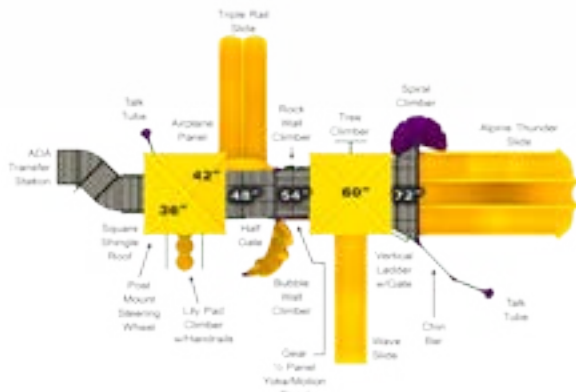

Structures

E

F

G

H

ITEM #	DIMENSIONS	USE ZONE	CAPACITY	AGES	FALL HEIGHT
E CW-0005	26' x 21'	38 x 33'	38	2-12	5'
F CW-0006	18' x 16'	30' x 28'	18	5-12	5'
G CW-0007	27' x 16'	39' x 28'	26	5-12	8'
H CW-0008	37' x 18'	49' x 30'	38	2-12	6'