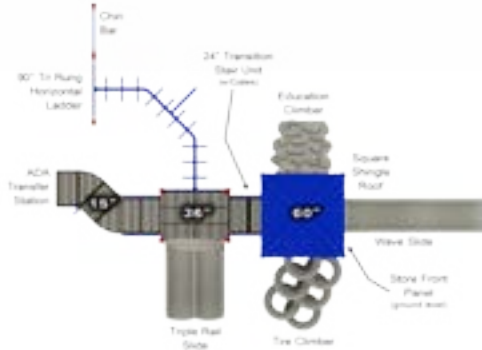

I

J

K

L

ITEM #	DIMENSIONS	USE ZONE	CAPACITY	AGES	FALL HEIGHT
I CW-0009	26' x 20'	38' x 32'	24	5-12	8'
J CW-0010	17' x 15'	29' x 27'	22	2-12	3'
K CW-0011	26' x 12'	38' x 24'	24	2-12	6'
L CW-0012	29' x 22'	41' x 34'	40	2-12	6'