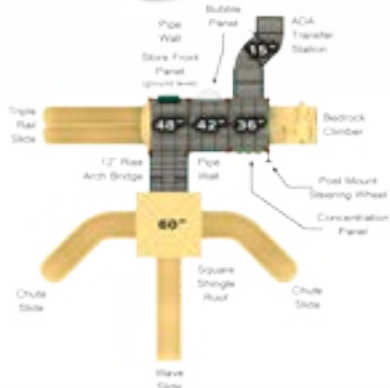

Structures

E