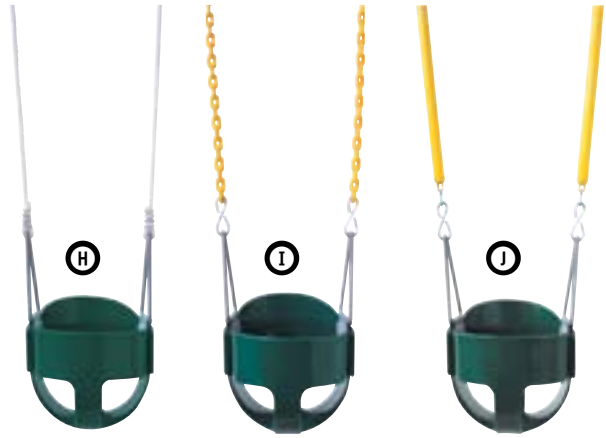

H S-261R **Roped** **Combines S-26R and ½" diameter polyester blend rope. Chained for easy adjustment**
I S-262R **Chained** **Combines S-26R and H-55 plastisol coated chain**
J S-263R **Soft Grip Chained** **Combines S-26R and H-60 soft grip chain**