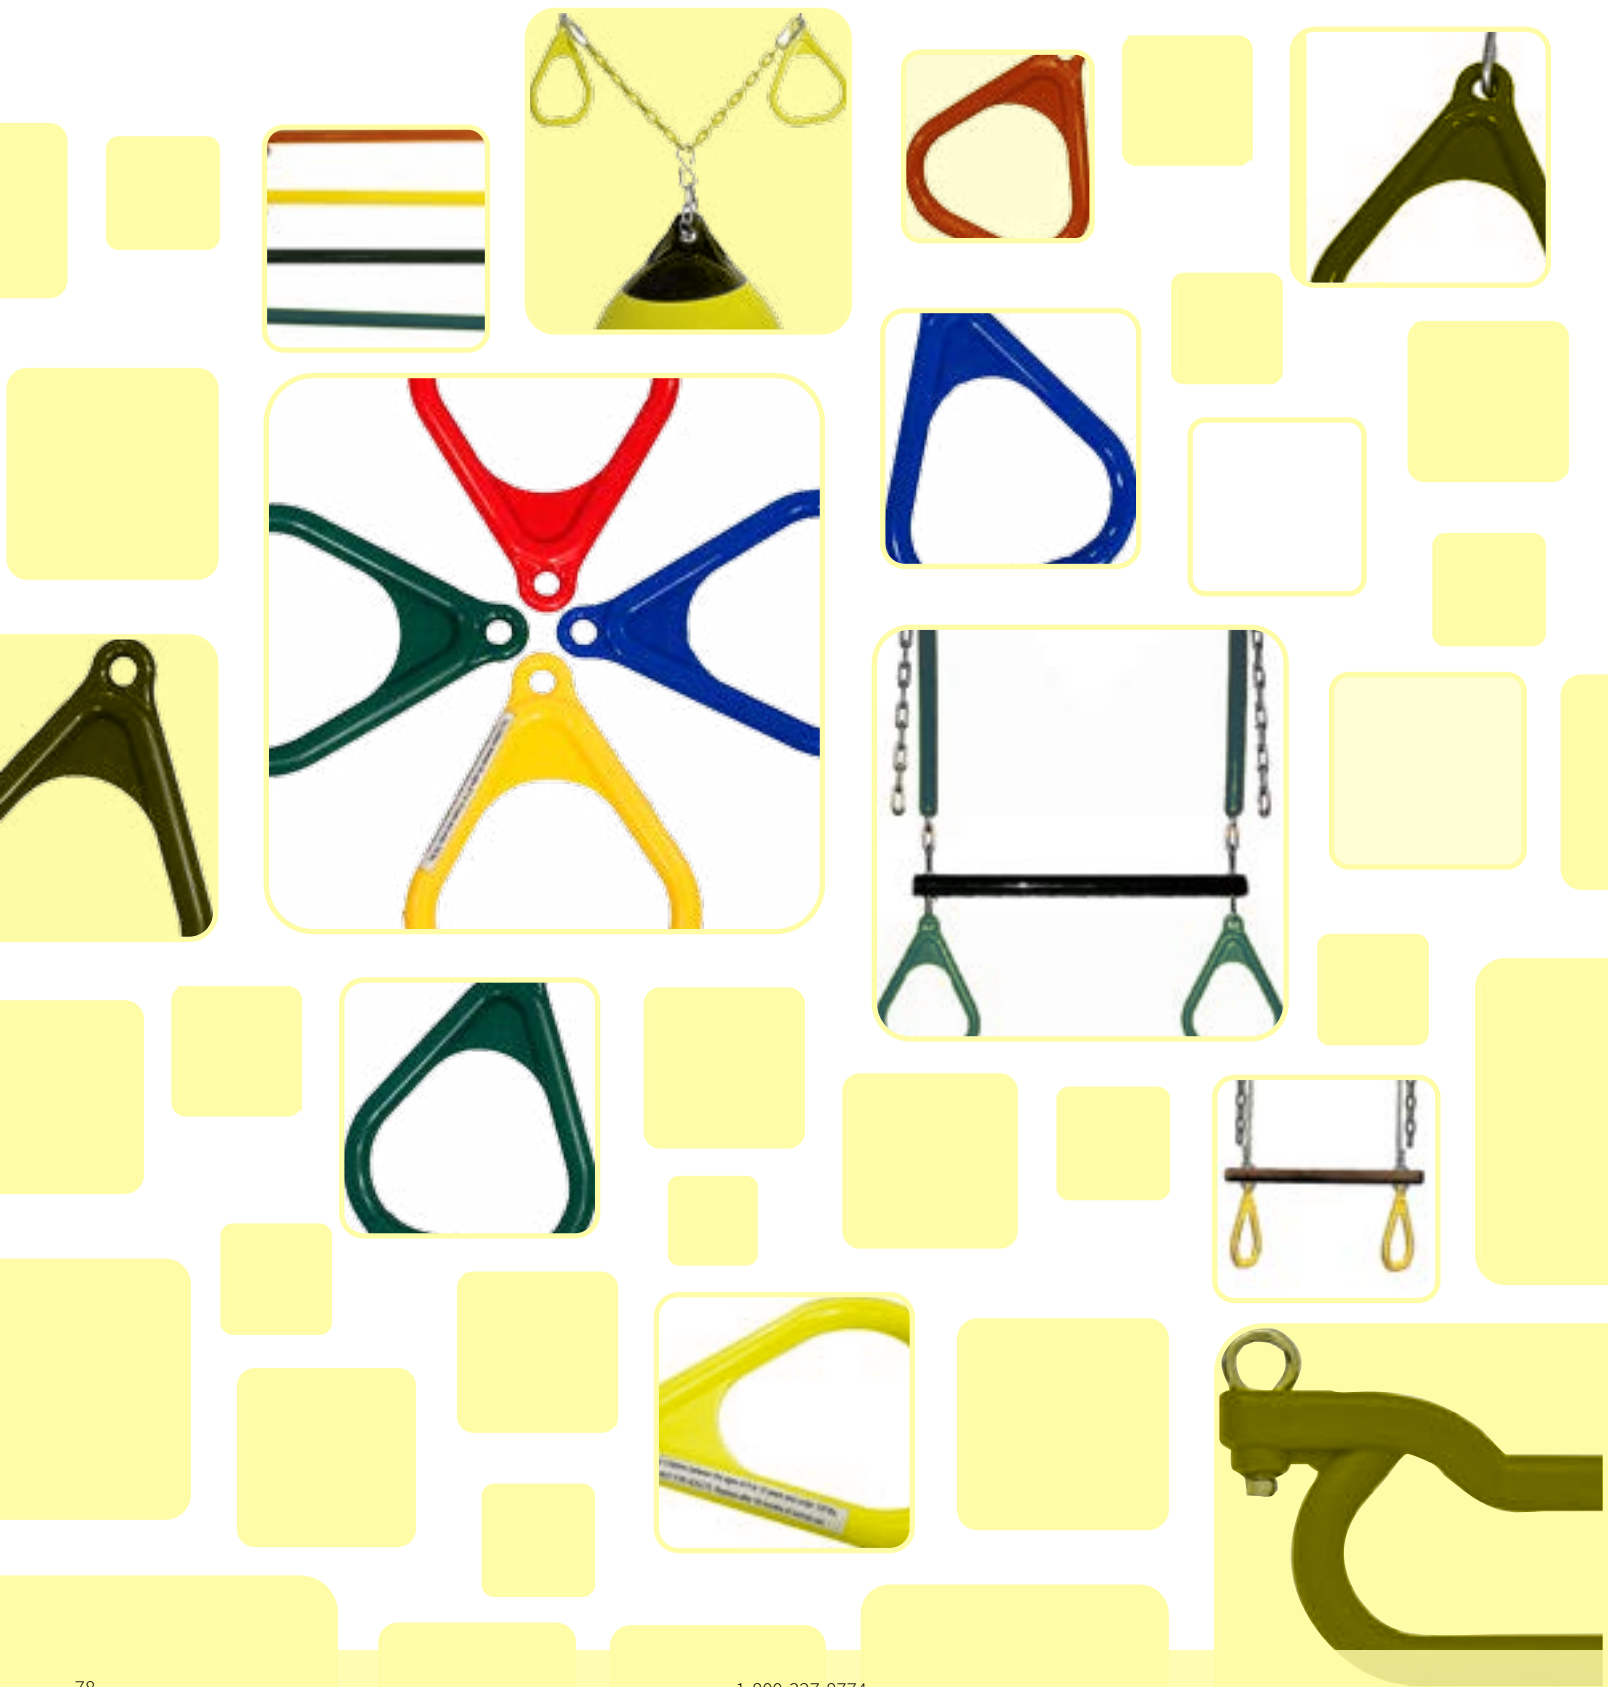

- PB-02 **Bag only**
- PB-05 **Bag with plastisol dipped chain**
- PB-10 **Bag with soft grip chain**

Swings

Bracket BRB-01—18 1/2" long. Set of two brackets.

NEW: Nest Swing BR-05—Includes H-09 zinc plated quick link for attachment. Available only in black. 38" diameter.

Rings and Trapeze

Rings and Trapeze

Trapeze Bars A-20—Coated steel. 20" long complete with eye hooks. Available in red, blue, yellow and green

Trapeze Bar with Rings C-11R—High strength powder-coated steel bar with easy attachment points and durable TR rings. Bar available in black or green only. Rings available in blue, yellow and green

Uncoated Fluted Surface A-19

Combo Trapeze/Ring A-21R—Designed for rope or chain. Comes with eyebolts. Tough polyethylene. Available in red, blue, yellow and green

Roped Trapeze C-7R—Combines two TR'S and 1 3/8" wooden dowel. Heavy coil chain for easy adjustment. Available in red, blue, yellow and green