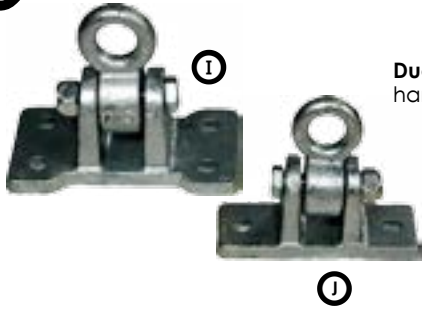

Ductile Iron Swing Hanger—Galvanized ductile iron swing hanger with steel pivot and bronze brushing

- I SH-05 **Ductile Iron Swing Hanger**
- J SH-04 **Ductile Iron Swing Hanger**