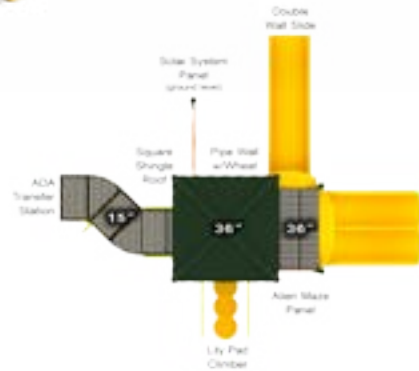

I

J

K

L

ITEM #	DIMENSIONS	USE ZONE	CAPACITY	AGES	FALL HEIGHT
I CW-0009	26' x 20'	38' x 32'	24	5-12	8'
J CW-0010	17' x 15'	29' x 27'	22	2-12	3'
K CW-0011	26' x 12'	38' x 24'	24	2-12	6'
L CW-0012	29' x 22'	41' x 34'	40	2-12	6'