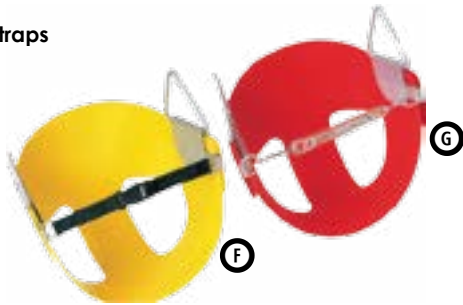

Combines S-05R and H-55 plastisol coated chain

See page 89 for all chain color options.

Swings

CoPolymer Full Bucket Seats
S-26R—Comes with sturdy galvanized hardware

Optional Straps

F S-07R **Black with plastic buckle**
G S-11 **Chain with protective plastic cover and metal snap**