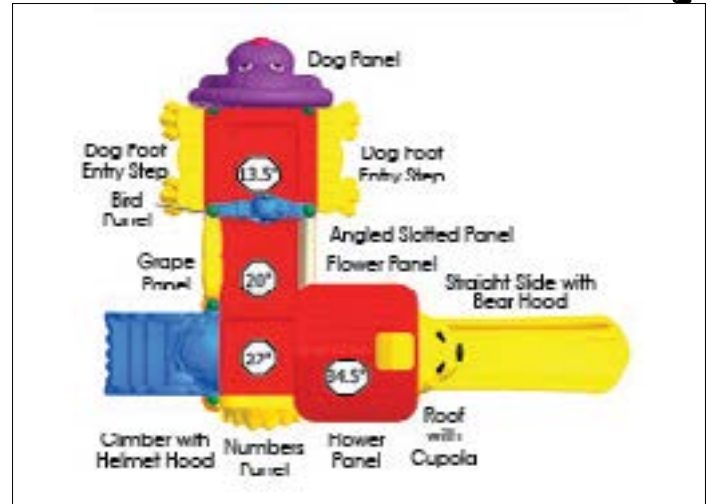

KidsCenter™ 3 K-03XX—Use zone: 26' x 17'. Child capacity: 12.