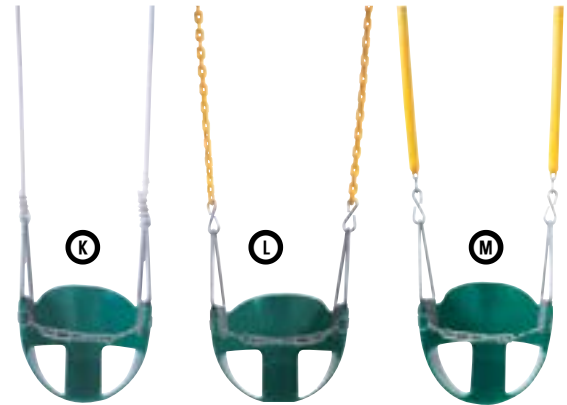

K S-131R **Roped** **Combines S-13R and ½" diameter polyester blend rope. Chained for easy adjustment. Shown with optional S-11**
L S-132R **Chained** **Combines S-13R and H-55 plastisol coated chain. Shown with optional S-11**
M S-133R **Soft Grip Chained** **Combines S-13R and H-60 soft grip chain. Shown with optional S-11**

See page 89 for all chain color options.