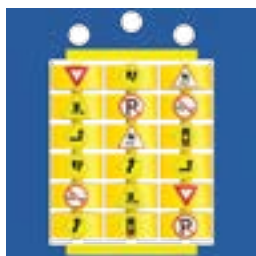

*Concentration 70005003