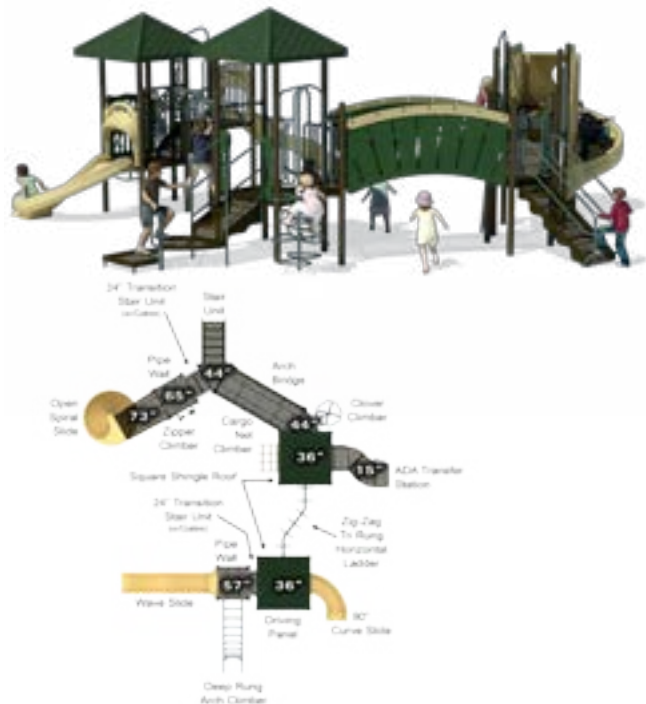

Q

R

S

T

	ITEM #	DIMENSIONS	USE ZONE	CAPACITY	AGES	FALL HEIGHT
Q	CW-0017	33' x 20'	45' x 32'	38	2-12	5'
R	CW-0018	16' x 42'	28' x 54'	44	2-12	6'
S	CW-0019	29' x 34'	41' x 46'	35	5-12	8'
T	CW-0020	34' x 23'	46' x 35'	40	5-12	6'