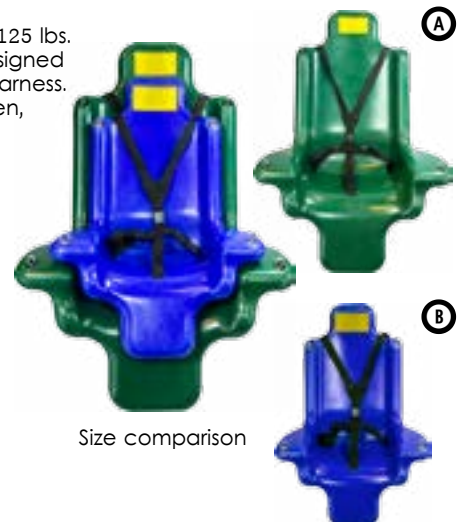

The Complete Seat S-252—Combines S-25, H-45 yellow plastisol coated chain and the SH-40 clevis. Seat only available in red, blue, yellow, green and black

Adaptive Seat—Designed and made for special needs children and able to accommodate all children up to 125 lbs. Smooth rounded design and wide seat for comfort. Designed to meet ADA standards. Features an optional 5-point harness. Roto-molded plastic. Available in red, blue, yellow, green, black and tan

- A ADP-02 Adaptive Swing Harness
- A ADP-03 Adaptive Swing Seat 52" x 23" x 33"
- A ADP-04 Adaptive Swing Chain Set
- A ADP-05 Adaptive Swing Seat with Chain and Harness
- B ADP-22 Adaptive Swing Harness
- B ADP-23 Adaptive Swing Seat 40" x 15" x 25"
- B ADP-24 Adaptive Swing Chain Set
- B ADP-25 Adaptive Swing Seat with Chain and Harness

Size comparison