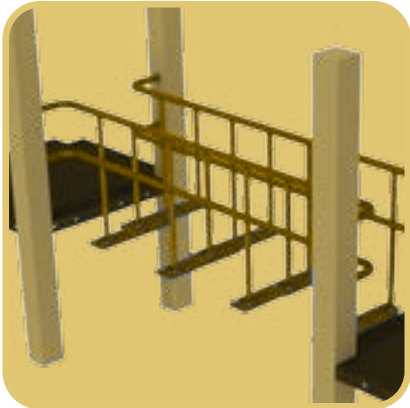

Bridges, Decks And Stairs