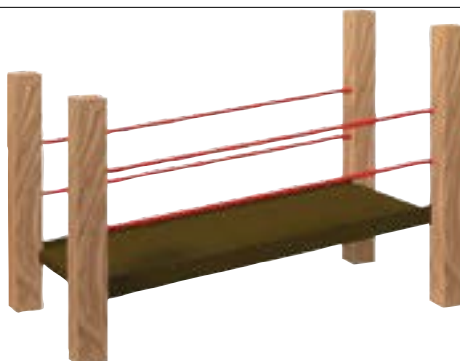

Arched Bridge 700010003—Punched steel with matte brown PVC finish. Steel railing with powder-coated finish. Use between decks of equal height. Length 8'. Posts and decks not included

Square Deck 70002001—Easy install. Only 8 lag screws~not included. Punched steel with matte brown PVC finish. Deck mounts flush with 6" x 6" uprights

Single Step 70001008—Footing included. Punched steel with matte brown PVC finish. 24" maximum deck height

ADA Transfer Station—Handrails included. Punched steel with matte brown PVC finish. For 30" to 36" deck heights

TCW02267

36" ADA Transfer Station

TCW02268

48" ADA Transfer Station

ADA Ramps—Punched steel with matte brown PVC finish. Rails not included. 1:16 slope on all lengths

70013430

48" length 3" rise

70013645