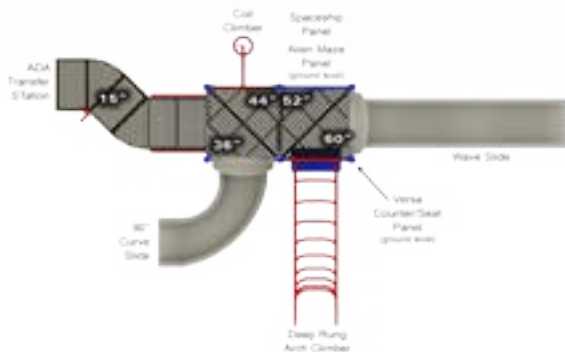

Structures

(M)

(N)

(O)

(P)

ITEM #	DIMENSIONS	USE ZONE	CAPACITY	AGES	FALL HEIGHT
M CW-0013	23' x 21'	35' x 33'	38	2-5	4'
N CW-0014	37' x 22'	49' x 34'	30	5-12	8'
O CW-0015	22' x 13'	34' x 25'	20	2-12	5'
P CW-0016	16' x 19'	28' x 31'	22	5-12	8'