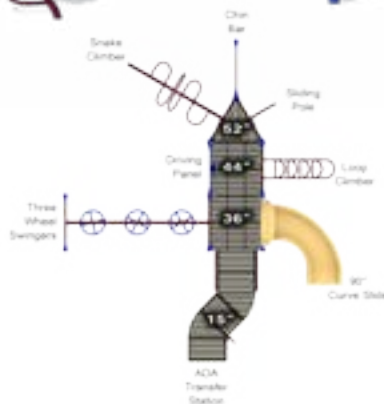

Structures

(M)

(N)

(O)

(P)

ITEM #	DIMENSIONS	USE ZONE	CAPACITY	AGES	FALL HEIGHT
M CW-0013	23' x 21'	35' x 33'	38	2-5	4'
N CW-0014	37' x 22'	49' x 34'	30	5-12	8'
O CW-0015	22' x 13'	34' x 25'	20	2-12	5'
P CW-0016	16' x 19'	28' x 31'	22	5-12	8'