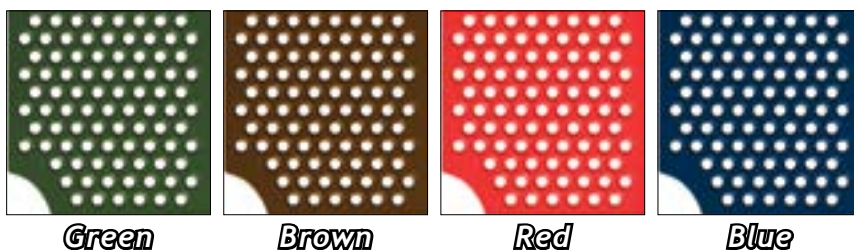

Decks, Bridges, and Stairs

Red, blue, and green will take 4-6 additional weeks for delivery.

Shade Fabric Colors

Color your playground! Choosing the right color for your playground is such an important step. Do you want your playground to blend in with its natural surroundings or stand out and be noticed? Whatever you prefer, we have the perfect color combination for you. With 21 plastic colors and 20 metal colors available, and 12 shade colors, we're sure you'll find just what you are looking for! Weather-Shield™ is an optional extra step in our normal coating process, which offers enhanced corrosion protection to your playground. The coating Process begins with our standard triple-coated, corrosion-resistant Allied steel tubing. Next, a layer of an environmentally-friendly epoxy powder coating—specially formulated to greatly improve corrosion protection, chemical resistance, and edge coverage—is applied. Finally we apply our polyester powder coating finish color, which offers superior protection against UV exposure. Perfect for harsh weather conditions or coastal locations, our Weather-Shield™ application processes will greatly lengthen the life of your playground investment. Note: There is an up-charge of 5% on retail price for Weather-Shield™.