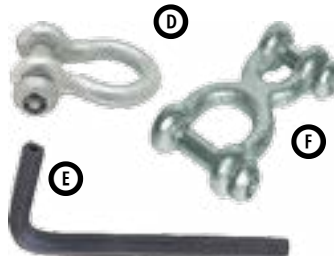

H-20	3' 6" long	Trapeze
H-55	5' 6" long	Swings
H-85	8' 6" long	Yellow only

Chain—Hot dipped galvanized chain, sold per inch

H-40	4/0 Chain	3/16" links
H-50	5/0 Chain	¼" Links

Pipe collar A-08—Cast aluminum. Includes stainless steel set screw. 1-3/8" Diameter center hole. 3-¼" Length

S-hooks—Commercial grade. 3/8" Diameter

A	H-14	Galvanized large loop
B	H-04	Zinc plated
C	H-24	Zinc plated large loop

Clevis Connectors—Alternative to S-hooks. Galvanized. Tamper-resistant. Requires SH-41 key