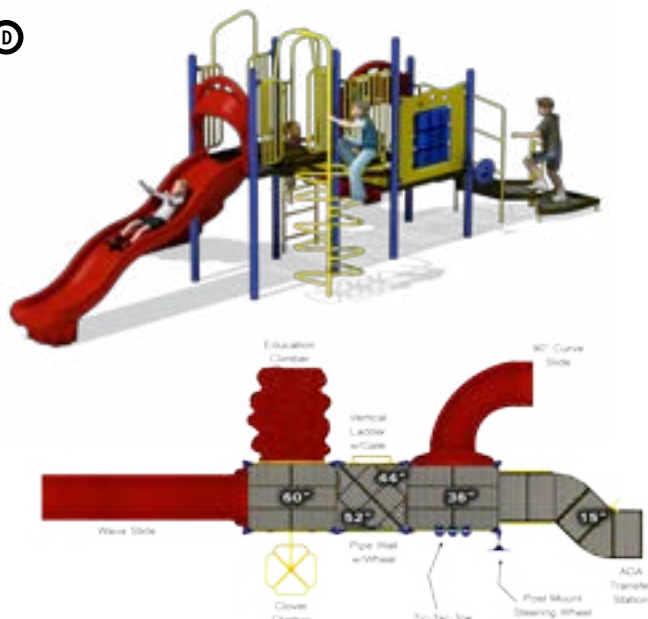

Structures

A

B

C

D

ITEM #	DIMENSIONS	USE ZONE	CAPACITY	AGES	FALL HEIGHT
A CW-0001	25' x 14'	37' x 26'	26	5-12	5'
B CW-0002	29' x 23'	41' X 35'	26	5-12	8'
C CW-0003	30' x 15'	42' x 26'	29	2-5	4'
D CW-0004	26' x 10'	38' x 22'	26	2-12	5'