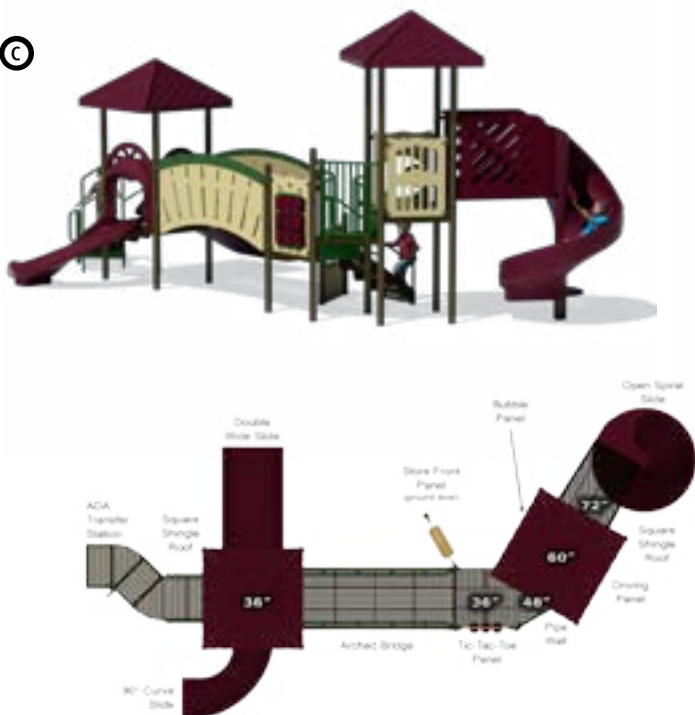

Structures

A

B

C

D

ITEM #	DIMENSIONS	USE ZONE	CAPACITY	AGES	FALL HEIGHT
A CW-0001	25' x 14'	37' x 26'	26	5-12	5'
B CW-0002	29' x 23'	41' X 35'	26	5-12	8'
C CW-0003	30' x 15'	42' x 26'	29	2-5	4'
D CW-0004	26' x 10'	38' x 22'	26	2-12	5'