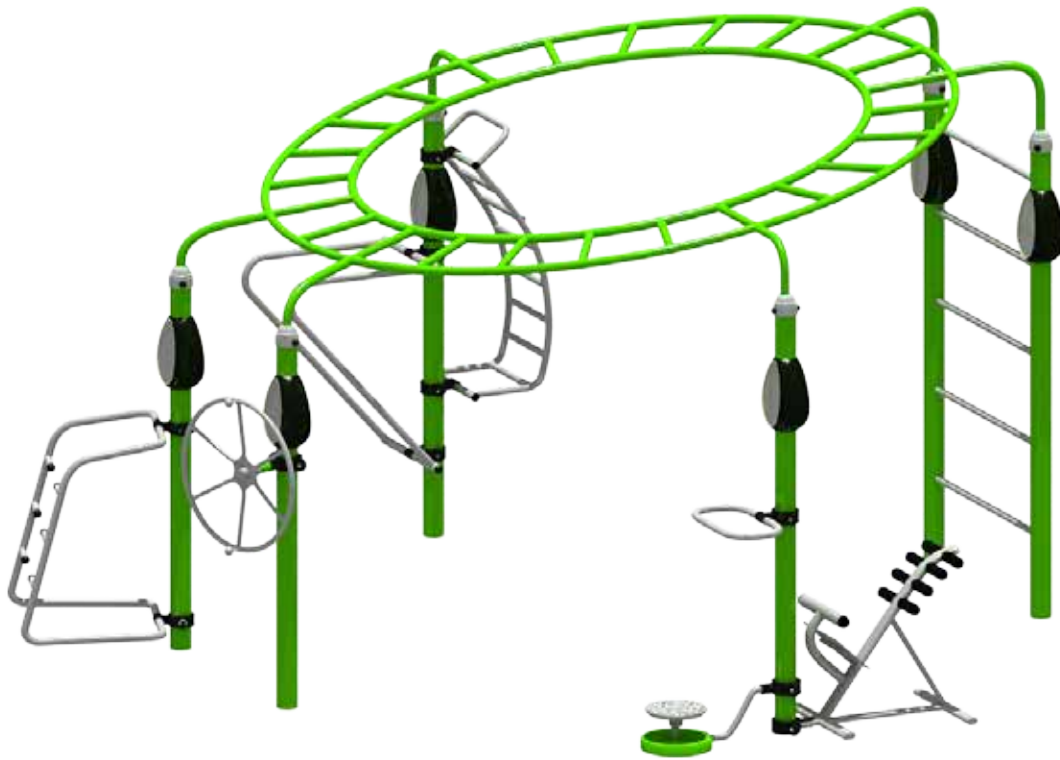

Combo | FIT-K8604

- Climber
- Hip Flexor
- Back Massager
- Triple Pull
- Ladder
- Core Trainer
- Tai Chi Wheel
- Dip Station

Combo | FIT-K8603

- Triple Pull Up
- Hip Flexor
- Back Massager
- Bicycle
- Core Trainer
- Tai Chi Wheels
- Ladder
- Leg Massager
- Parallel Bars