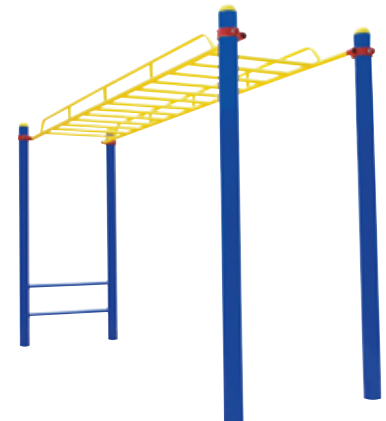

Multi-Level Pull-up Bars

FIT-L30 - In-Ground Mount

Muscle Focus: Shoulders, biceps, back and chest.

Jump Beam

FIT-L63 - In-Ground Mount

Muscle Focus: Lower Body.

Leg Press

FIT-H49TXO - In-Ground Mount

Muscle Focus: Lower body including thighs, calves and hamstrings.

Elliptical Trainer (Double)

FIT-L06 - Surface Mount

Muscle Focus: Lower Body, Core, Upper Body.

Parallel Bars

FIT-L29 - In-Ground Mount

Muscle Focus: Shoulders, Triceps and Pectorials.

Cross Country

FIT-L10A - Surface Mount

Muscle Focus: Lower Body, Chest, Biceps and Shoulders.

Horizontal Ladder

FIT-L34 - In-Ground Mount

Muscle Focus: Shoulders, Triceps and Biceps.

Tripple Rotator

FIT-H15- In-Ground Mount