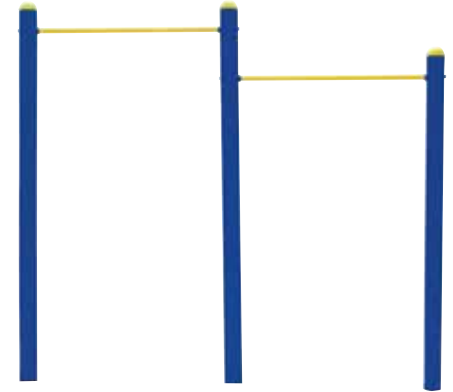

Muscle Focus: Lower body including thighs, calves and hamstrings.

Elliptical Trainer

FIT-L06A - Surface Mount

Muscle Focus: Lower Body, Core, Upper Body.

Bonny Rider (Double)

FIT-L09- Surface Mount

Muscle Focus: Upper Back, Shoulders, Biceps, Core and Upper Body.

Multi-Level Pull-up Bars

FIT-L30 - In-Ground Mount

Muscle Focus: Shoulders, biceps, back and chest.

Jump Beam

FIT-L63 - In-Ground Mount

Muscle Focus: Lower Body.

Leg Press

FIT-H49TXO - In-Ground Mount