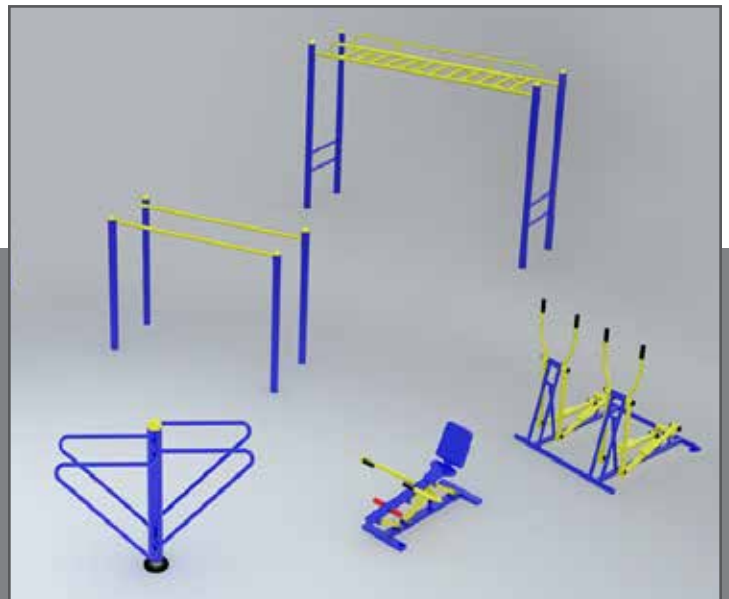

Plus you can place your order any day, any time.

Step-up | Hip Flexor Combo
FIT-H47 - Surface Mount Shown

Muscle Focus: Develop the quadriceps, hamstrings and calves.

Dip Station
FIT-L64 - In-Ground Mount